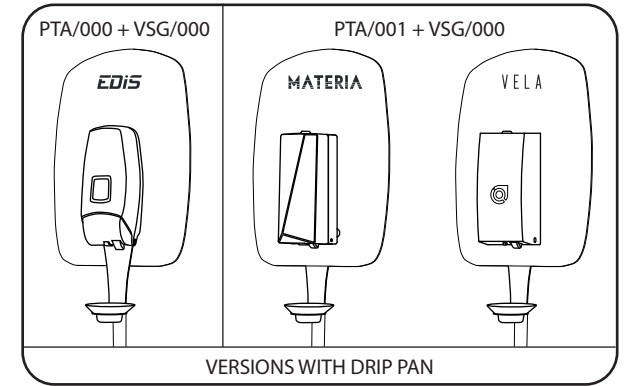

Code:

PTA/000

PTA/001

\* VSG/000  
OPTIONAL: ONLY FOR  
VERSIONS WITH DRIP PAN

EDiS

PTA/000

4

5