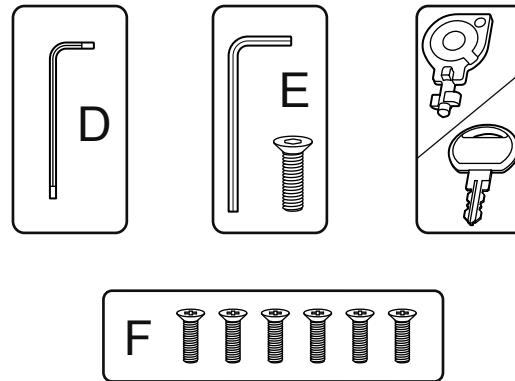

Code:

PTA/000

PTA/001

\* VSG/000  
OPTIONAL: ONLY FOR  
VERSIONS WITH DRIP PAN

EDiS

PTA/000

4

5